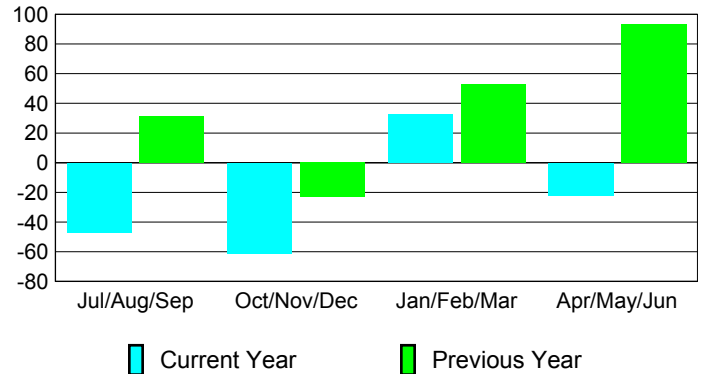

Gender Comparison 2008-2009

Jul/Aug/Sep

Oct/Nov/Dec

Jan/Feb/Mar

Apr/May/June

Male

Female