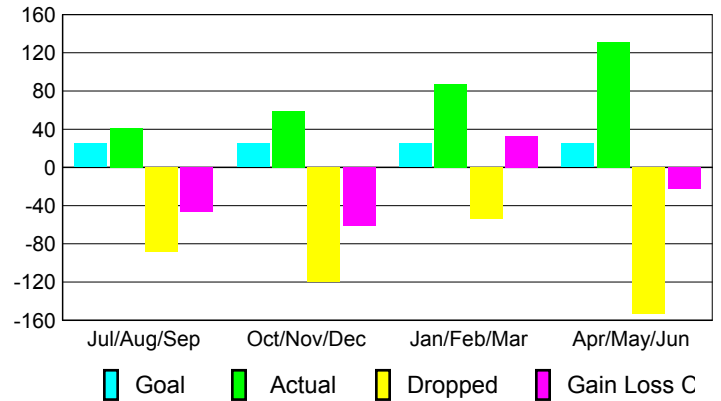

Membership Results 2008-2009

Goal, New, Dropped, Gain/Loss

Comparison of Membership Gain/Loss

Current Year Compared to the Previous Year