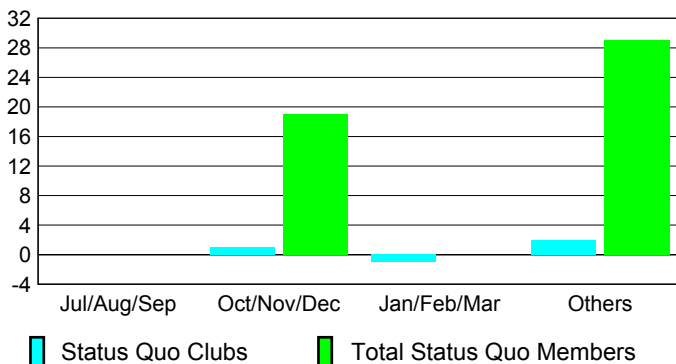

### Clubs 2007-2008

Month	New Club Goal	Actual New Clubs	Actual Dropped Clubs	Gain/Loss of Clubs	Gain/Loss of Clubs
Jul/Aug/Sep	1	0	0	0	1
Oct/Nov/Dec	1	0	0	0	0
Jan/Feb/Mar	1	0	0	0	1
Apr/May/June	1	3	-2	1	5
<b>Totals</b>	<b>4</b>	<b>3</b>	<b>-2</b>	<b>1</b>	<b>7</b>

### Club Results 2008-2009

Goal, New, Dropped, Gain/Loss

### Comparison of Club Gain/Loss

Current Year Compared to the Previous Year

### YTD Status Quo Clubs 2008-2009

Status Quo Clubs Compared to Status Quo Members