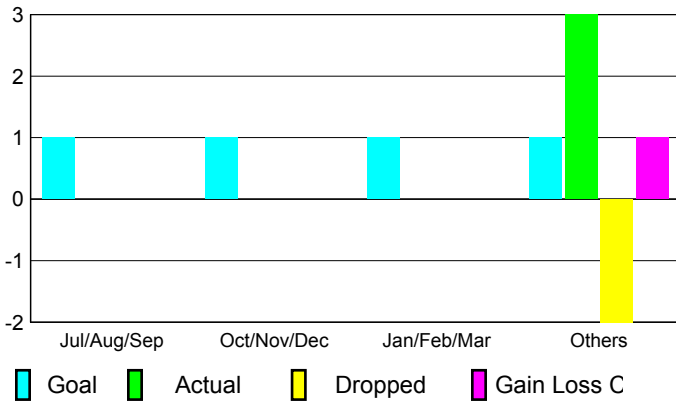

2008-2009 GMT Quarterly Report for District (or Undistricted) **District 35 L**

GMT: **ROY H BARNETTE**

Location: **FLORIDA**

GMT CA: **1 & 2**

CLUBS

Club Results 2008-2009

Clubs 2007-2008

Month	New Club Goal	Actual New Clubs	Actual Dropped Clubs	Gain/Loss of Clubs	Gain/Loss of Clubs
Jul/Aug/Sep	1	0	0	0	1
Oct/Nov/Dec	1	0	0	0	0
Jan/Feb/Mar	1	0	0	0	1
Apr/May/June	1	3	-2	1	5
Totals	4	3	-2	1	7

Club Results 2008-2009

Goal, New, Dropped, Gain/Loss

Comparison of Club Gain/Loss

Current Year Compared to the Previous Year